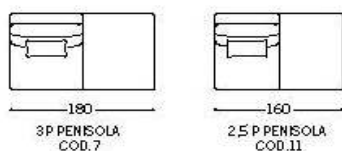

Chloè / Divani penisola / Open-end sofas