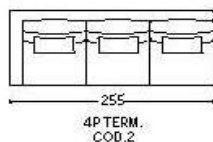

Dimensions should be intended as maximal and are variable from 0 to 3 cm.

SEAT DEPHT : cm 58

CHLOE'

SEAT HEIGHT : cm 42

Chloè / Divani / Sofas

Poltrona / Armchairs

Chloè / Divani terminali DX-SX / Terminal sofas DX-SX