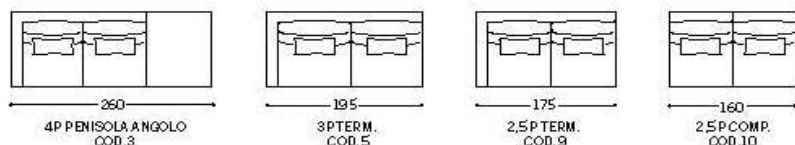

Chloè / Divani terminali DX-SX / Terminal sofas DX-SX

Chloè / Divani componibili / Composable sofas