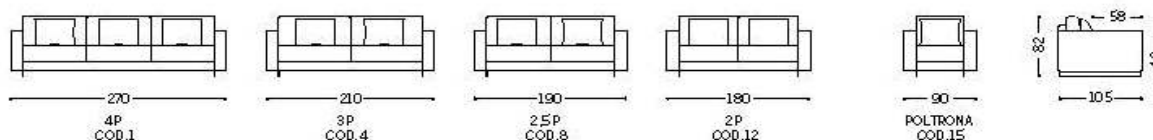

Dimensions should be intended as maximal and are variable from 0 to 3 cm.

SEAT DEPHT : cm 58

CHLOE'

SEAT HEIGHT : cm 42

Chloè / Divani / Sofas

Poltrona / Armchairs

Chloè / Divani terminali DX-SX / Terminal sofas DX-SX